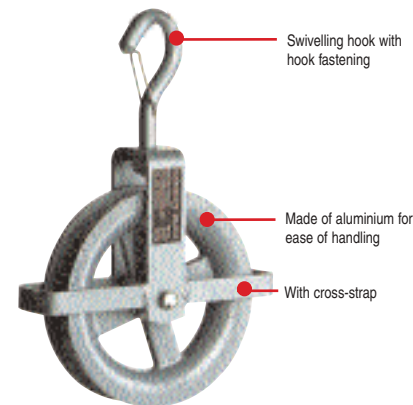

Because we do the manufacturing ourselves, we can also supply unusual types at short notice.