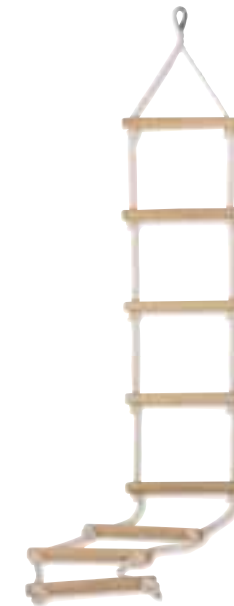

Ropes

Manual elevator rope

Item no.:	Diameter in mm	Supplement
71316..KR	16	Heart-shaped thimble and ring
71316..SCH	16	1 loop
71316..2SCH	16	2 loops
71316..SIKA	16	SIKA hook
71320..KR	20	Heart-shaped thimble and ring
71320..SCH	20	1 loop
71320..2SCH	20	2 loops
71320..SIKA	20	SIKA hook

Made of **pure hemp**, twisted and particularly good grip, proven over decades, available in any length.

Ordering number explanation for manual elevator ropes

Simply enter the desired length in metres where the dots are.

Item no.:	Diameter in mm	Supplement
724616..KR	16	Heart-shaped thimble and ring
724616..SCH	16	1 loop
724616..2SCH	16	2 loops
724616..SIKA	16	SIKA hook
724620..KR	20	Heart-shaped thimble and ring
724620..SCH	20	1 loop
724620..2SCH	20	2 loops
724620..SIKA	20	SIKA hook

Polypropylene, beige colour, braided so very low twist, non-rotting, available in any length.

Item no.:	Diameter in mm	Supplement
714616..KR	16	Heart-shaped thimble and ring
714616..SCH	16	1 loop
714616..2SCH	16	2 loops
714616..SIKA	16	SIKA hook
714620..KR	20	Heart-shaped thimble and ring
714620..SCH	20	1 loop
714620..2SCH	20	2 loops
714620..SIKA	20	SIKA hook

Polypropylene, orange colour, twisted, non-rotting, available in any length.

PU edge protection

Edge protection for all fibre ropes, whether natural or synthetic fibre. The edge protection is open at the side so that the rope can easily be threaded in.

Diameter D	Length L	Other versions and sizes on request.
30 mm	80 mm	
50 mm	125 mm	

Building elevator rollers with crossed strap

Building elevator rollers of aluminium with tested load carrying capacity, suitable for all rope diameters. With swivelling hook and safety latch, roller with brass bearing.